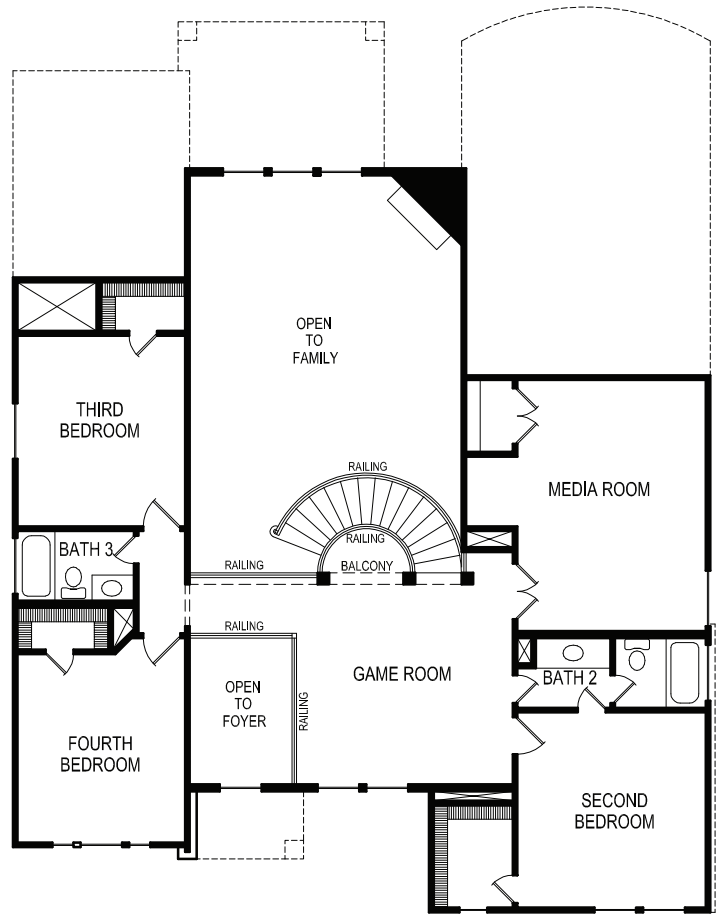

# FIRST TEXAS HOMES

REMINGTON 2FS | 5  | 3.5  | 2  | 3,946 SQFT

FIRST FLOOR PLAN

SECOND FLOOR PLAN

ELEVATION B

ELEVATION C

PREMIUM ELEVATION F

PREMIUM ELEVATION G

# FIRST TEXAS HOMES

*First Texas Homes reserves the right to make additions or alterations to this plan. This may involve changes to the floor plan layout, elevations, and specifications regarding square footage, bed and bathroom count. For more information, please speak with a Sales Consultant*